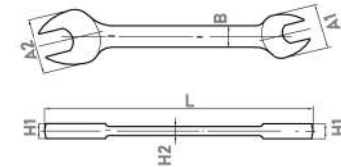

 FUJIYA®

 **FUJIYA®**

2020 Catalog
for Automotives

Socket & Ratchet kit

Socket 10pcs Set

JAN: 4952520408315

Content	Description
3/8in.DR. 10sockets Accessories	10,11,12,13,14,15,17,19,22,24 :mm 3/8 DR. Quick Release Ratchet / Extension Bars:6

20pcs. 1/2 in.DR. Socket Set

JAN: 4952520408322

Content	Description
1/2 in.DR. 13sockets Accessories	8,10,12,13,14,15,17,19,22,24,27,30,32 :mm Quick Release Ratchet Handle 72T Extension Bars:5", 10" Spark Plug Sockets 16,21 mm Sliding T-Bar / Universal Joint

Wrench

Combination Wrench

Number	Size mm	Length mm	Dimension :mm						JAN (4952520)
			A	B	D	H1	H2	H3	
ACS-10	10	141.5	21.9	9.2	15.4	5.0	3.3	6.7	408339
ACS-12	12	161.5	25.9	11.2	18.4	5.4	3.7	7.4	408346
ACS-14	14	182.0	30.4	13.2	20.9	5.9	4.1	8.3	408353
ACS-17	17	212.5	36.4	15.2	25.9	6.8	4.7	10.0	408360
ACS-19	19	232.0	40.9	16.7	28.9	7.4	5.2	10.7	408377
ACS-21	21	253.0	45.4	17.7	31.9	7.9	5.7	11.7	408384

Double Open Wrench

Number	Size mm	Length mm	Dimension :mm					JAN (4952520)
			A1	A2	B	H1	H2	
ADS-0607	6x7	123.0	15.9	17.4	8.0	3.3	2.1	408391
ADS-0809	8x9	142.0	19.4	21.4	9.5	3.6	2.6	408407
ADS-1011	10x11	159.0	22.4	24.4	10.5	4.6	2.7	408414
ADS-1213	12x13	174.0	25.9	27.9	12.1	5.1	3.1	408421
ADS-1415	14x15	188.0	30.4	32.4	13.6	5.6	3.5	408438
ADS-1617	16x17	208.0	34.4	36.4	15.1	6.0	4.1	408445