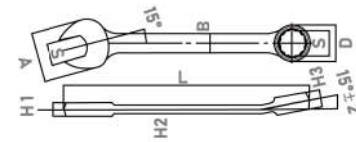

20pcs. 1/2 in.DR. Socket Set

JAN: 4952520408322

Content	Description
1/2 in.DR. 13sockets Accessories	8,10,12,13,14,15,17,19,22,24,27,30,32 :mm Quick Release Ratchet Handle 72T Extension Bars:5", 10" Spark Plug Sockets 16,21 mm Sliding T-Bar / Universal Joint

Wrench

Combination Wrench

Number	Size mm	Length mm	Dimension :mm						JAN (4952520)
			A	B	D	H1	H2	H3	
ACS-10	10	141.5	21.9	9.2	15.4	5.0	3.3	6.7	408339
ACS-12	12	161.5	25.9	11.2	18.4	5.4	3.7	7.4	408346
ACS-14	14	182.0	30.4	13.2	20.9	5.9	4.1	8.3	408353
ACS-17	17	212.5	36.4	15.2	25.9	6.8	4.7	10.0	408360
ACS-19	19	232.0	40.9	16.7	28.9	7.4	5.2	10.7	408377
ACS-21	21	253.0	45.4	17.7	31.9	7.9	5.7	11.7	408384

Double Open Wrench

Number	Size mm	Length mm	Dimension :mm					JAN (4952520)
			A1	A2	B	H1	H2	
ADS-0607	6x7	123.0	15.9	17.4	8.0	3.3	2.1	408391
ADS-0809	8x9	142.0	19.4	21.4	9.5	3.6	2.6	408407
ADS-1011	10x11	159.0	22.4	24.4	10.5	4.6	2.7	408414
ADS-1213	12x13	174.0	25.9	27.9	12.1	5.1	3.1	408421
ADS-1415	14x15	188.0	30.4	32.4	13.6	5.6	3.5	408438
ADS-1617	16x17	208.0	34.4	36.4	15.1	6.0	4.1	408445